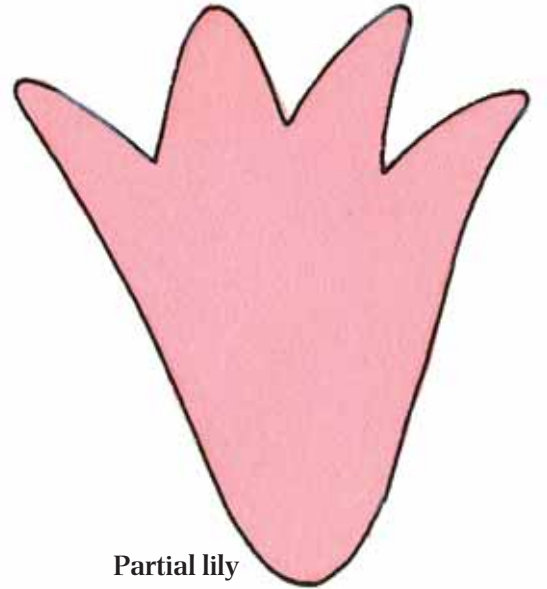

Leaf

Partial lily

Full lily

Lily bud

Dimensions: 75 × 82 inches