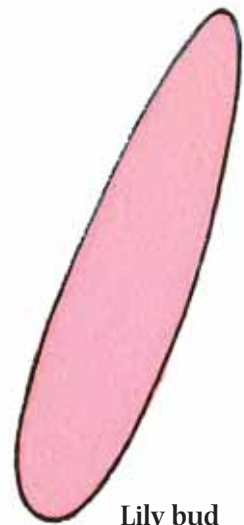

Leaf

Partial lily

Full lily

Lily bud

Dimensions: 75 × 82 inches