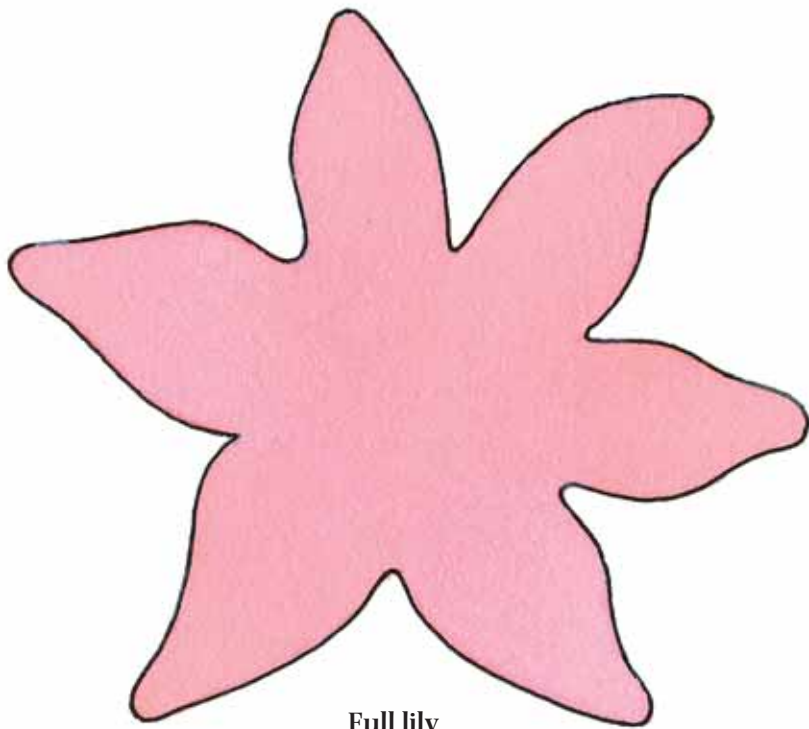

Leaf

Partial lily

Full lily

Lily bud

Dimensions: 75 × 82 inches