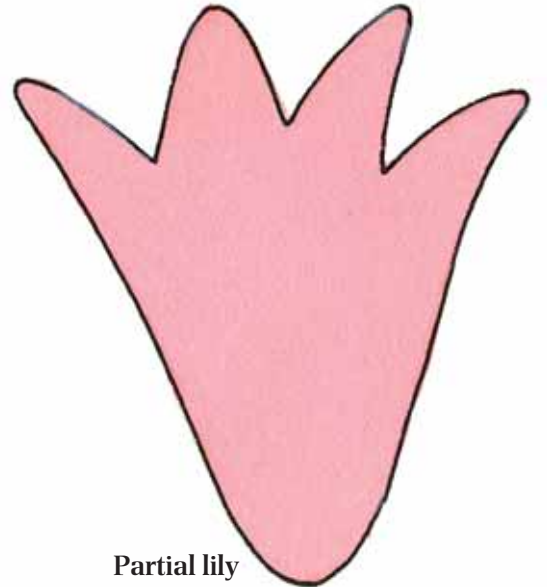

Leaf

Partial lily

Full lily

Lily bud

Dimensions: 75 × 82 inches