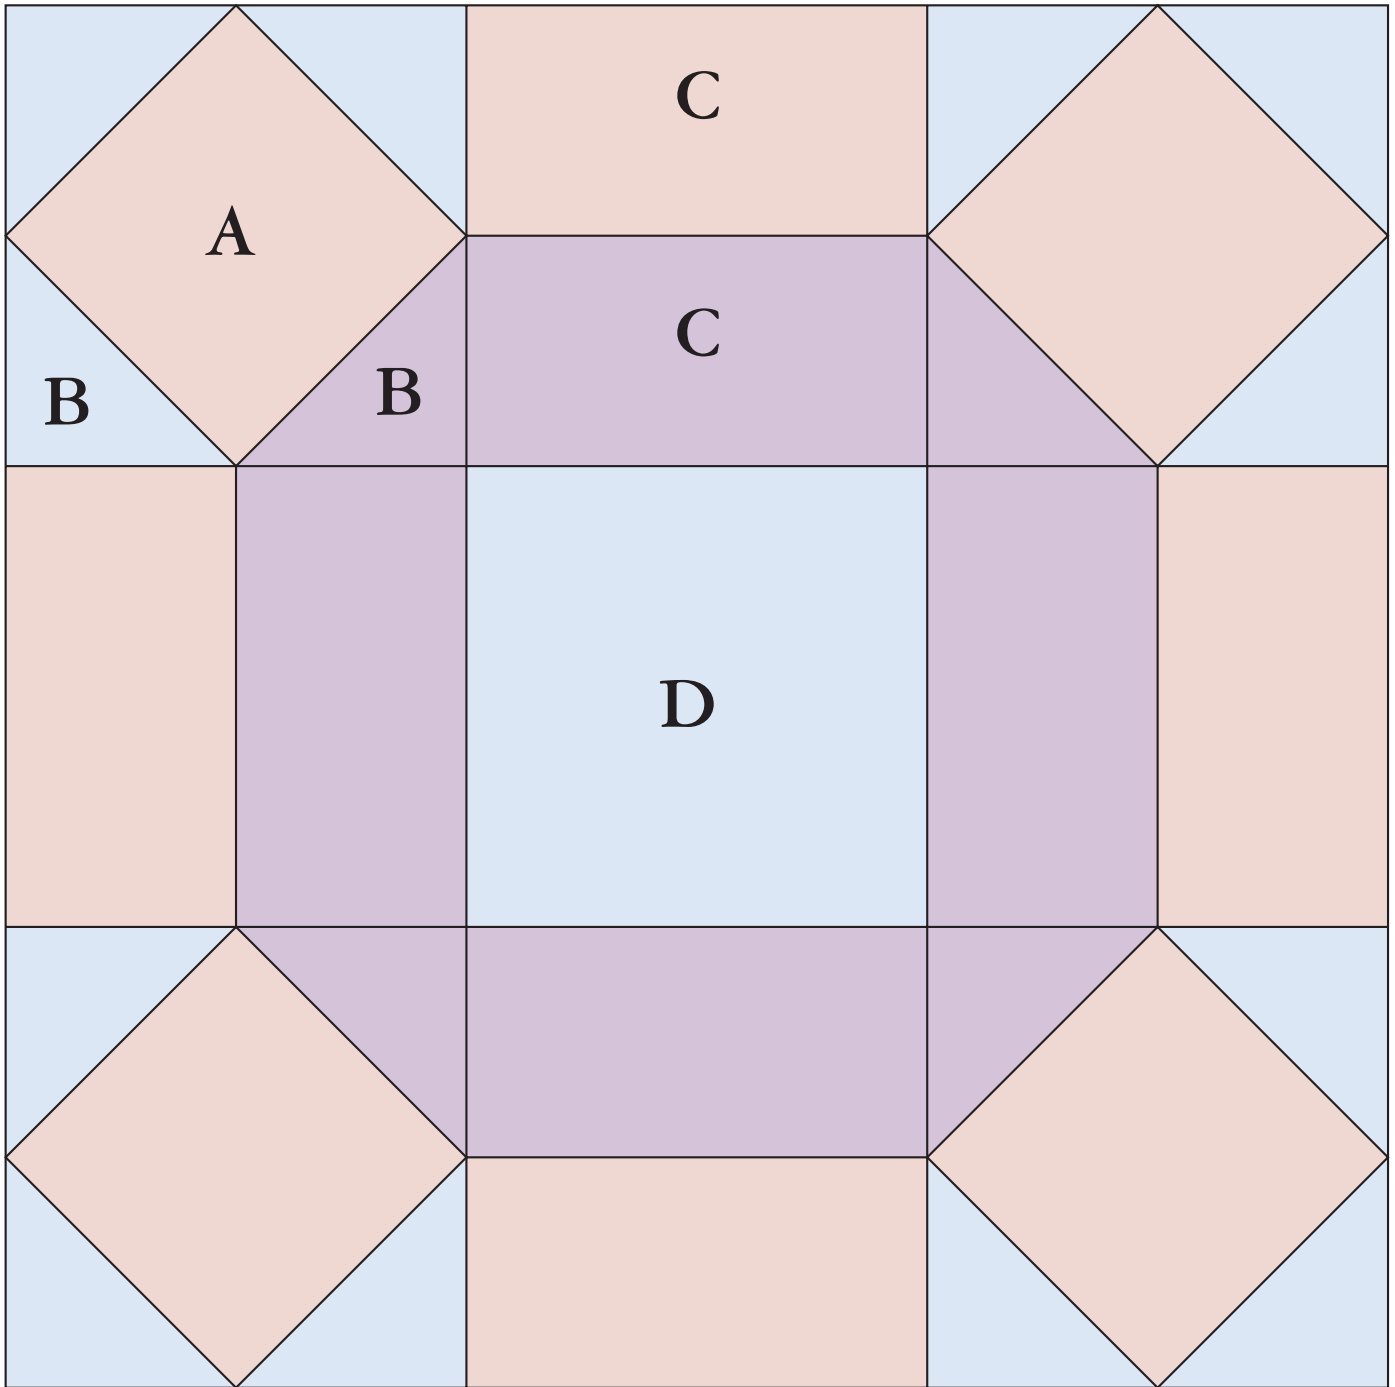

Stained Glass

Enlarge at 125%